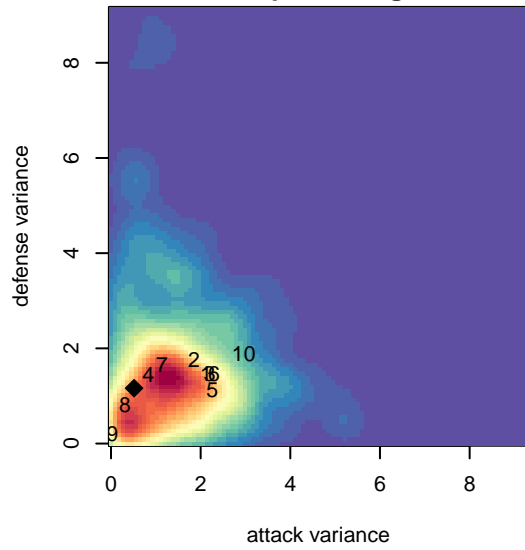

# Idaho Rush Nero B00

Idaho Rush Soccer  
Boise, ID  
B00 total strength=1133  
attack=3.64 defense=2.76

alt names used:

Venues played:  
2014 HotShot – Silver U14  
2014 ID Directors Cup U14  
2015 FC Nova Fall Showcase U15/16 King

**attack and defense variance (black dot)  
relative to other teams  
and top 10 in region**

**attack and defense rating  
relative to others at age  
and all opponents in last 13 months**

**attack and defense rating  
relative to others at age  
and all opponents in last 13 months**

**Performance relative to 13 month average**

**Performance relative to 13 month average**

Distribution of opponents  
 Red = Lose zone, Blue = Win zone, Green = Even  
 Black line separates win/lose zones