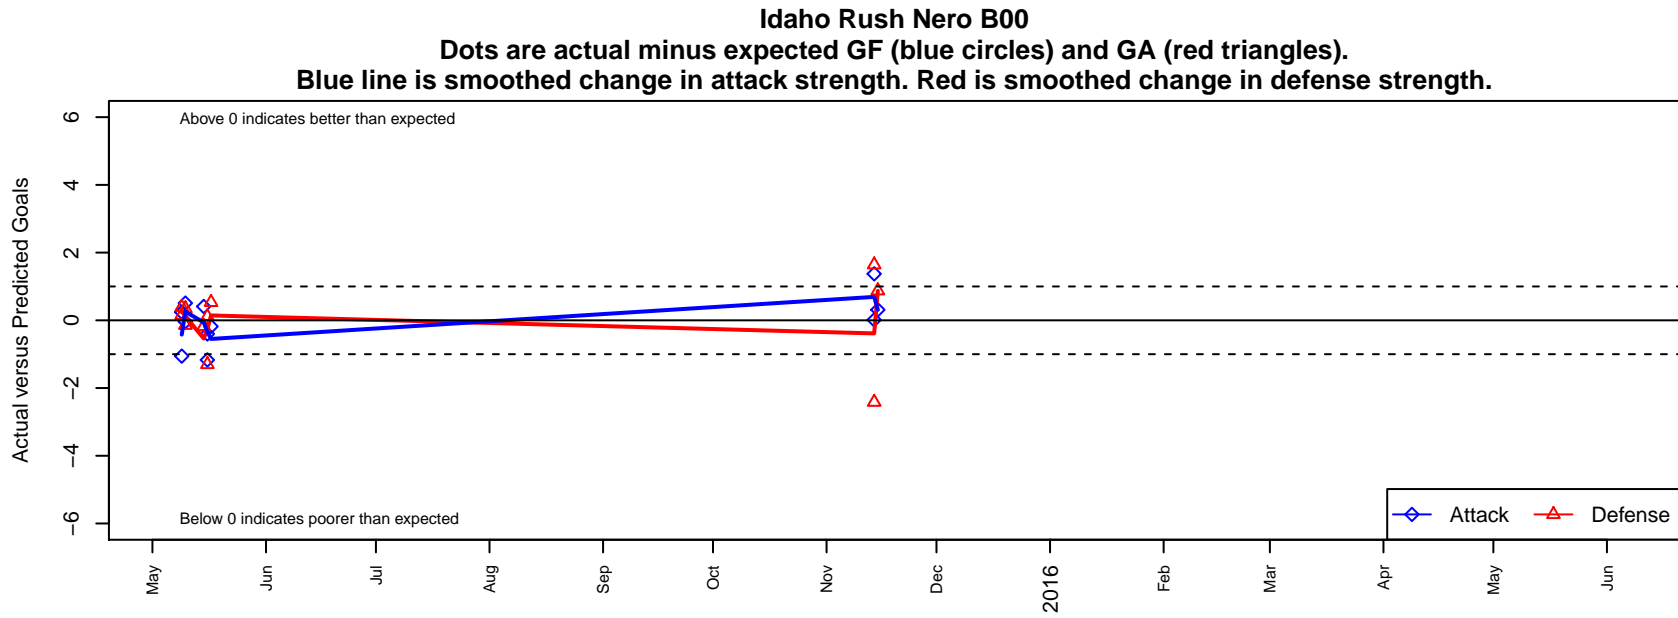

# Idaho Rush Nero B00

Idaho Rush Soccer  
Boise, ID  
B00 total strength=1133  
attack=3.64 defense=2.76

alt names used:

Venues played:  
2014 HotShot – Silver U14  
2014 ID Directors Cup U14  
2015 FC Nova Fall Showcase U15/16 King

**attack and defense variance (black dot)  
relative to other teams  
and top 10 in region**

**attack and defense rating  
relative to others at age  
and all opponents in last 13 months**

**attack and defense rating  
relative to others at age  
and all opponents in last 13 months**

**Performance relative to 13 month average**

**Performance relative to 13 month average**

Distribution of opponents  
 Red = Lose zone, Blue = Win zone, Green = Even  
 Black line separates win/lose zones