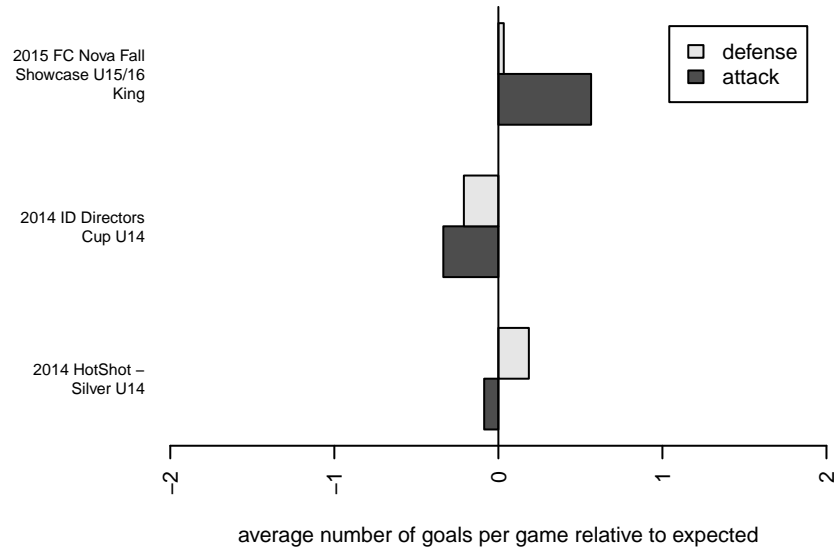

# Idaho Rush Nero B00

Idaho Rush Soccer  
Boise, ID  
B00 total strength=1133  
attack=3.64 defense=2.76

alt names used:

Venues played:  
2014 HotShot – Silver U14  
2014 ID Directors Cup U14  
2015 FC Nova Fall Showcase U15/16 King

**attack and defense variance (black dot)  
relative to other teams  
and top 10 in region**

**attack and defense rating  
relative to others at age  
and all opponents in last 13 months**

**attack and defense rating  
relative to others at age  
and all opponents in last 13 months**

**Performance relative to 13 month average**

**Performance relative to 13 month average**

Distribution of opponents  
 Red = Lose zone, Blue = Win zone, Green = Even  
 Black line separates win/lose zones